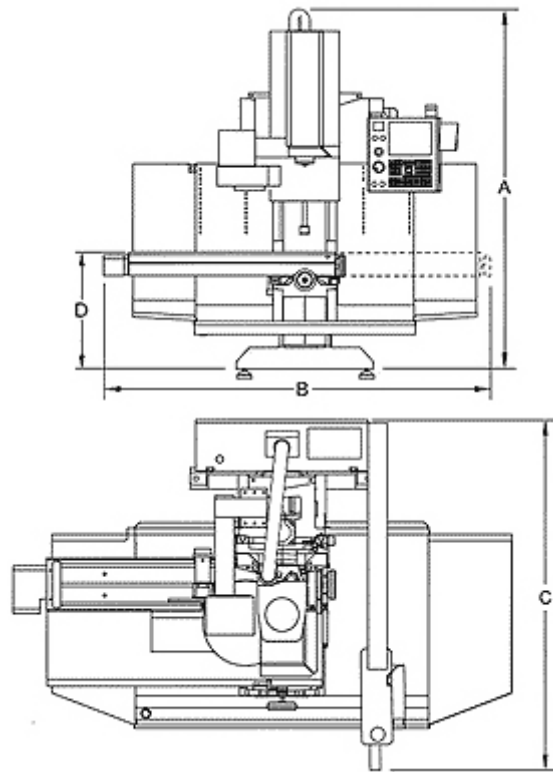

*Haas TM-1 Layout/Floor Dimensions*

	Mix View	
D	36 "	
A	106 "	
B	86 "	
C	68 "	

\* Optional Panel Extensions

TM-1 Table Dimensions

DETAIL A

FRONT VIEW

TM-1 Enclosure Work Space