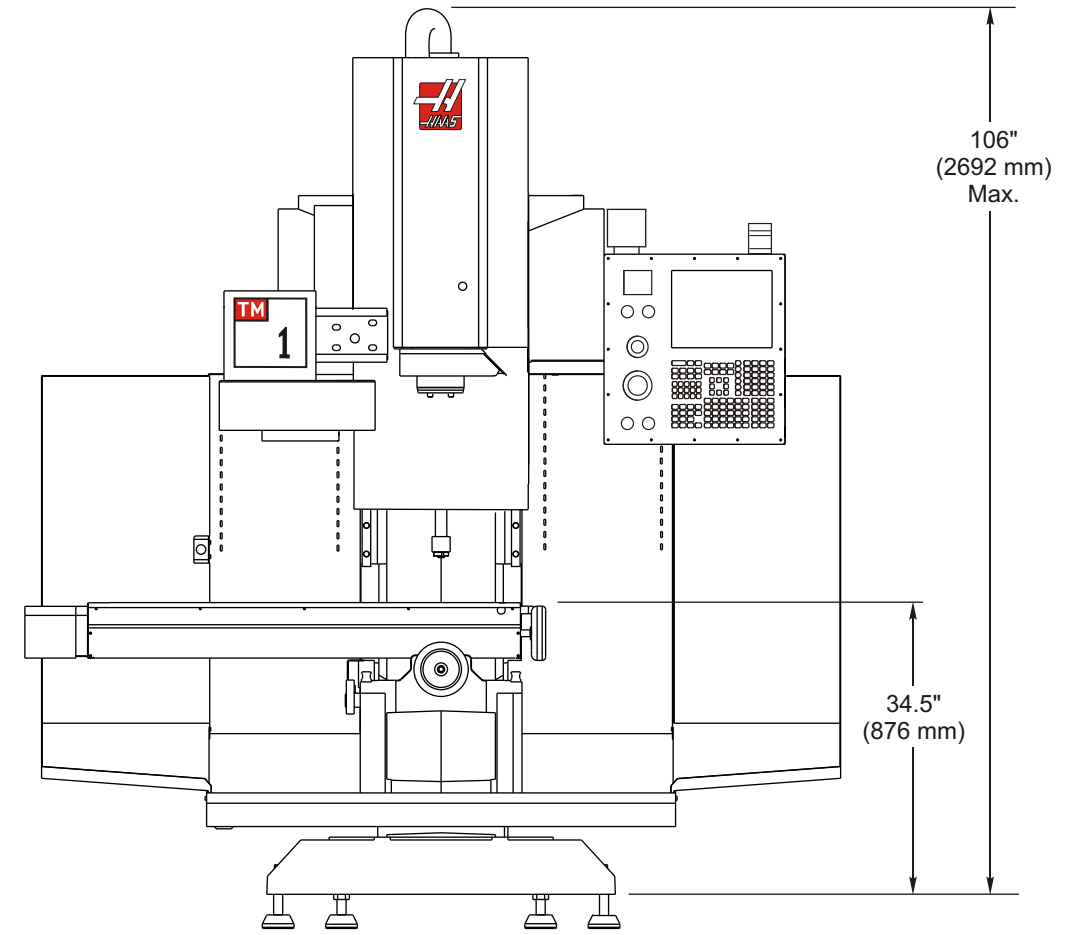

*Haas TM-1 Layout/Floor Dimensions*

	Mix View	
D	36 "	
A	106 "	
B	86 "	
C	68 "	

\* Optional Panel Extensions

TM-1 Table Dimensions

DETAIL A

FRONT VIEW

TM-1 Enclosure Work Space