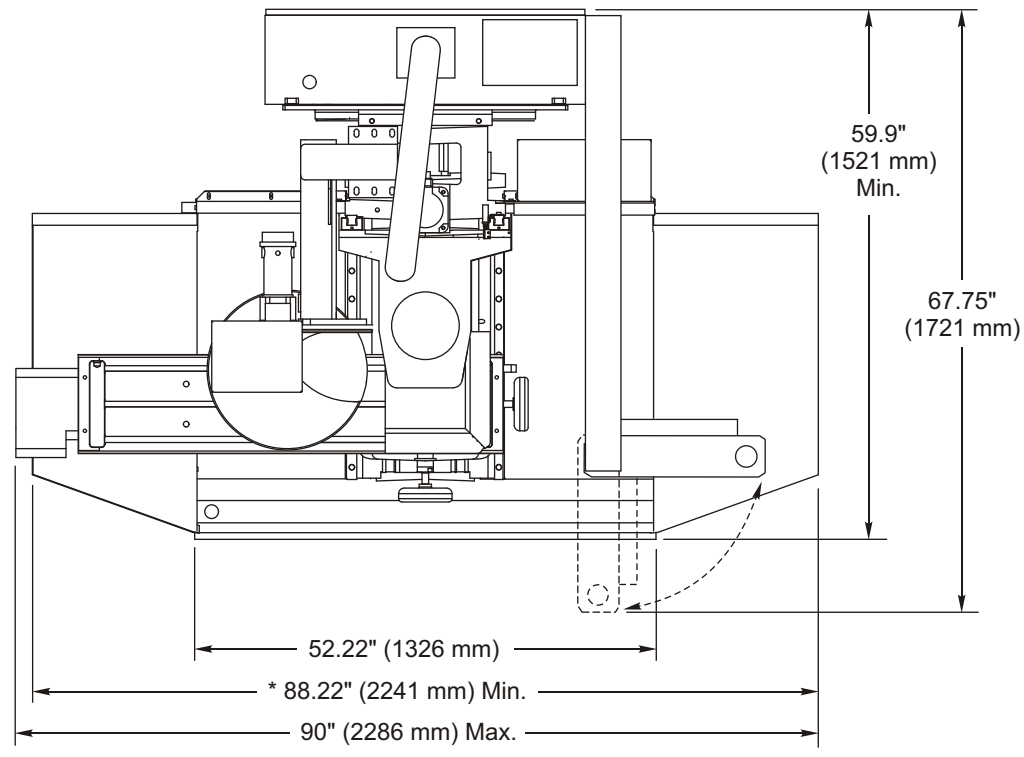

*Haas TM-1 Layout/Floor Dimensions*

	Mix View	
D	36 "	
A	106 "	
B	86 "	
C	68 "	

\* Optional Panel Extensions

TM-1 Table Dimensions

DETAIL A

FRONT VIEW

TM-1 Enclosure Work Space