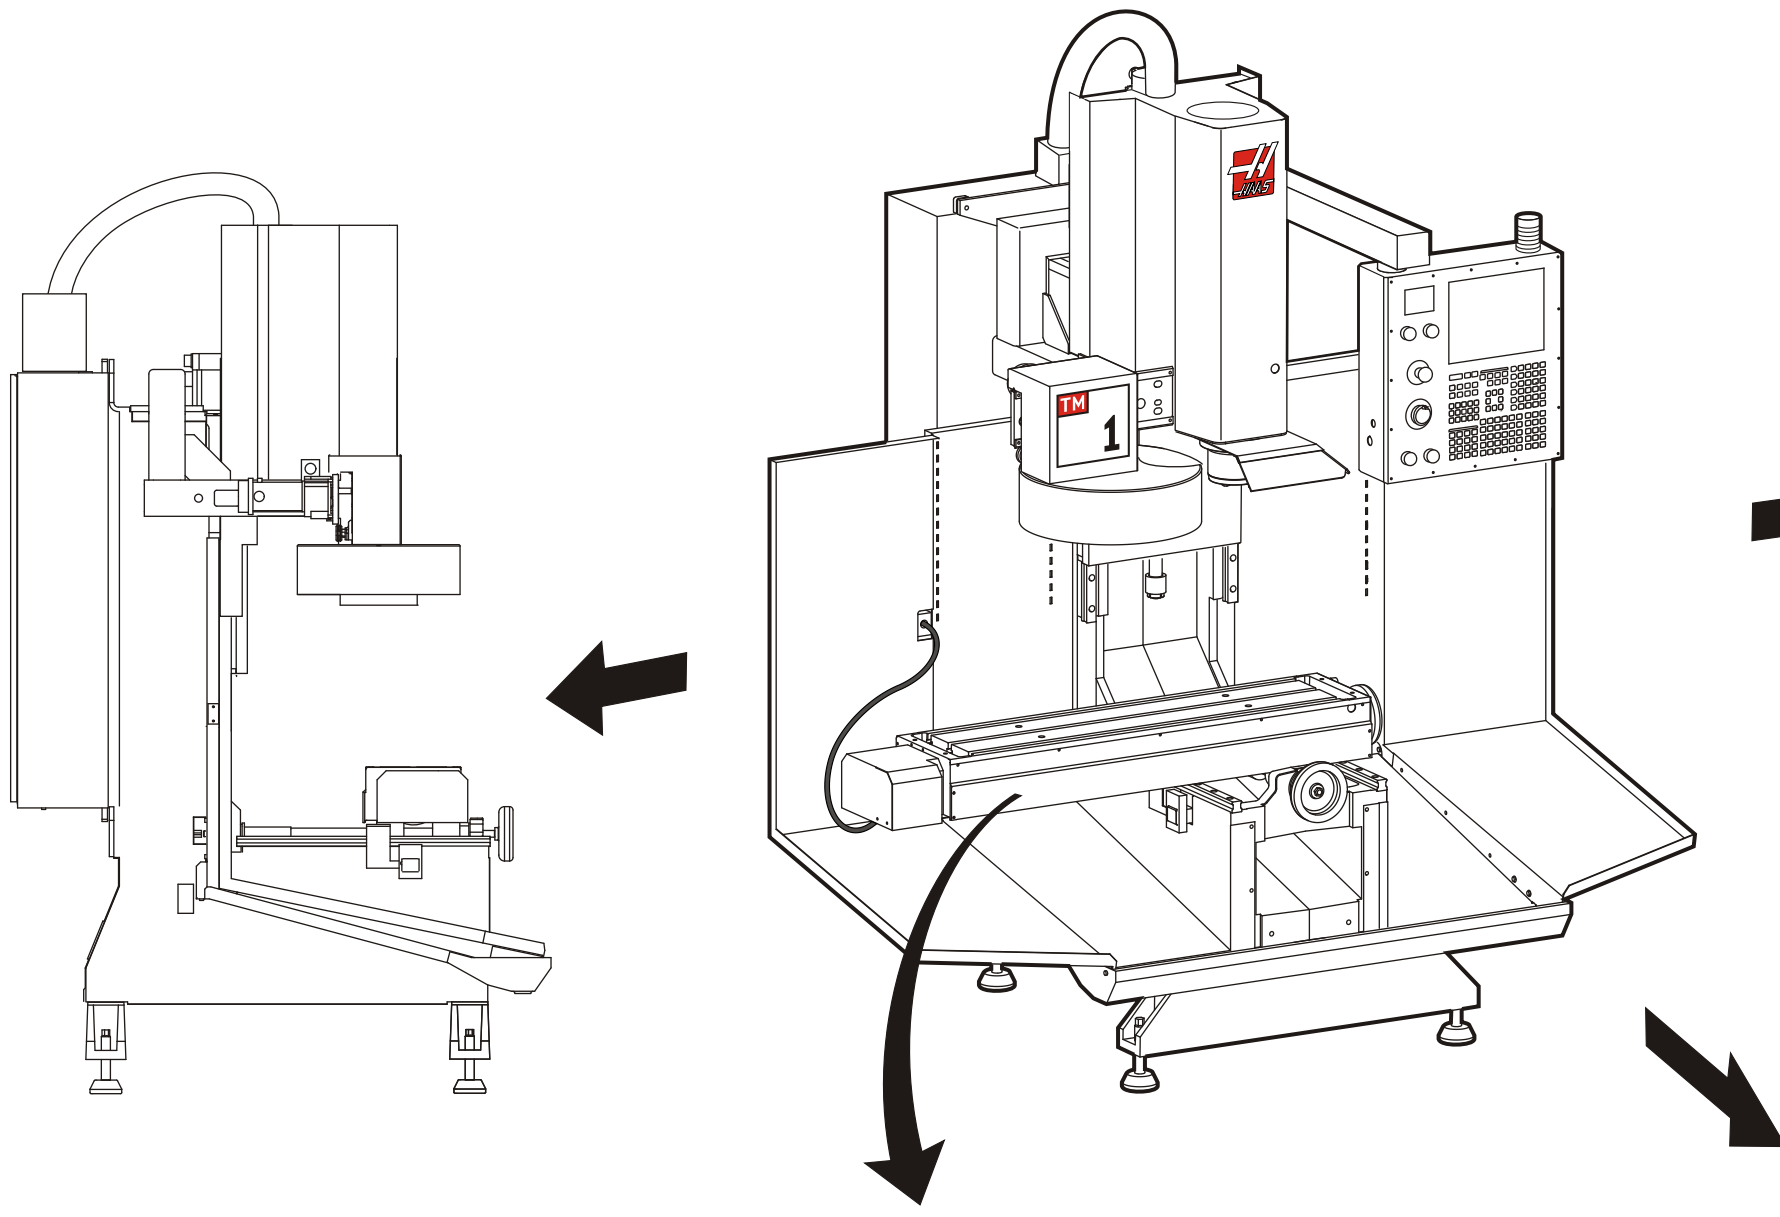

*Haas TM-1 Layout/Floor Dimensions*

	Mix View	
D	36 "	
A	106 "	
B	86 "	
C	68 "	

\* Optional Panel Extensions

TM-1 Table Dimensions

DETAIL A

FRONT VIEW

TM-1 Enclosure Work Space