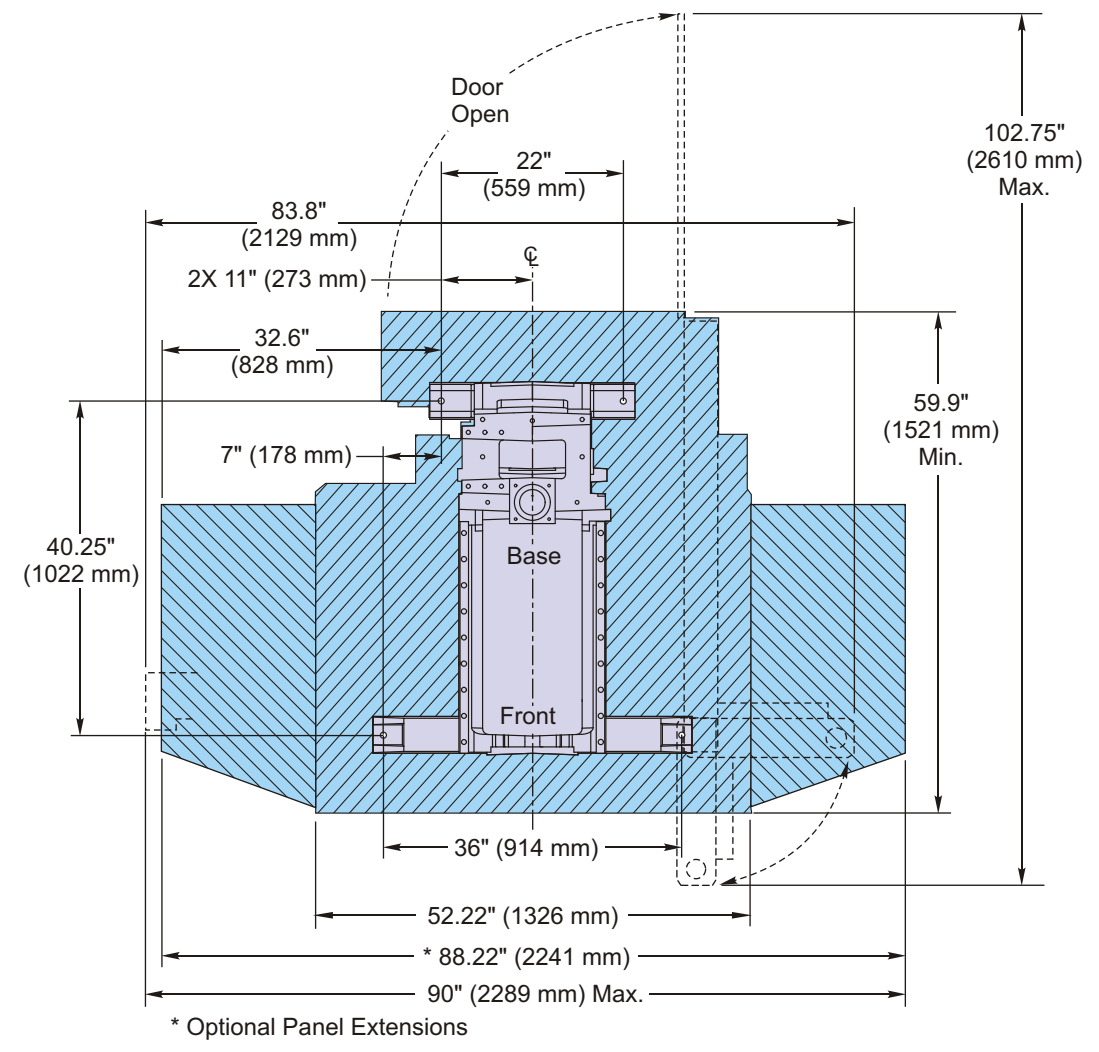

*Haas TM-1 Layout/Floor Dimensions*

	Mix View	
D	36 "	
A	106 "	
B	86 "	
C	68 "	

\* Optional Panel Extensions

TM-1 Table Dimensions

DETAIL A

FRONT VIEW

TM-1 Enclosure Work Space