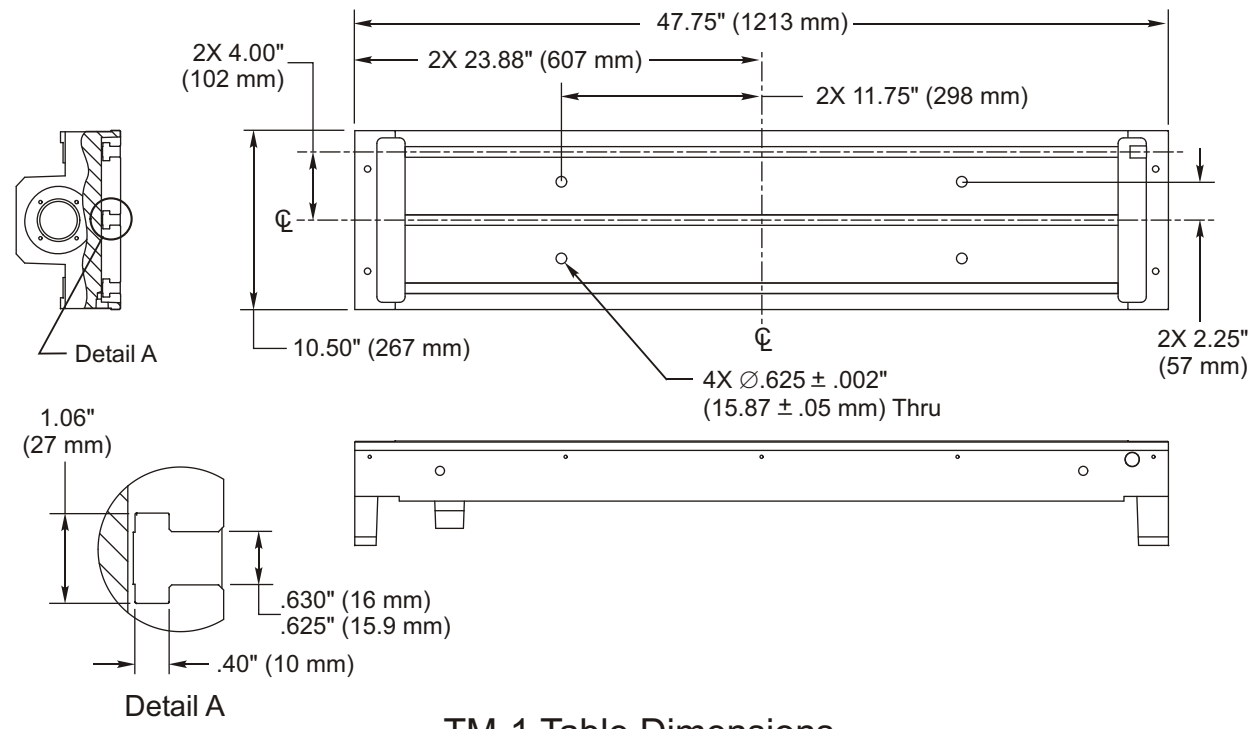

*Haas TM-1 Layout/Floor Dimensions*

	Mix View	
D	36 "	
A	106 "	
B	86 "	
C	68 "	

\* Optional Panel Extensions

TM-1 Table Dimensions

DETAIL A

FRONT VIEW

TM-1 Enclosure Work Space