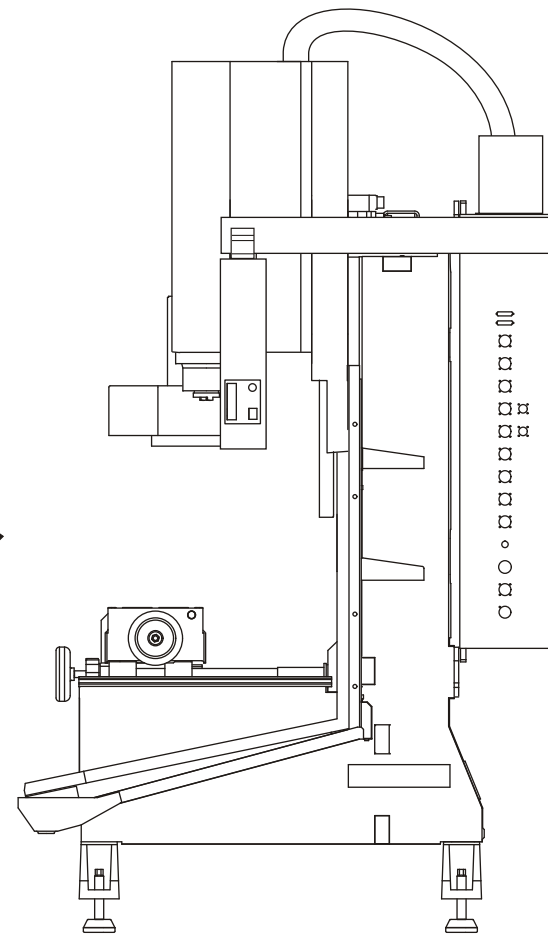

*Haas TM-1 Layout/Floor Dimensions*

	Mix View	
D	36 "	
A	106 "	
B	86 "	
C	68 "	

\* Optional Panel Extensions

TM-1 Table Dimensions

DETAIL A

FRONT VIEW

TM-1 Enclosure Work Space