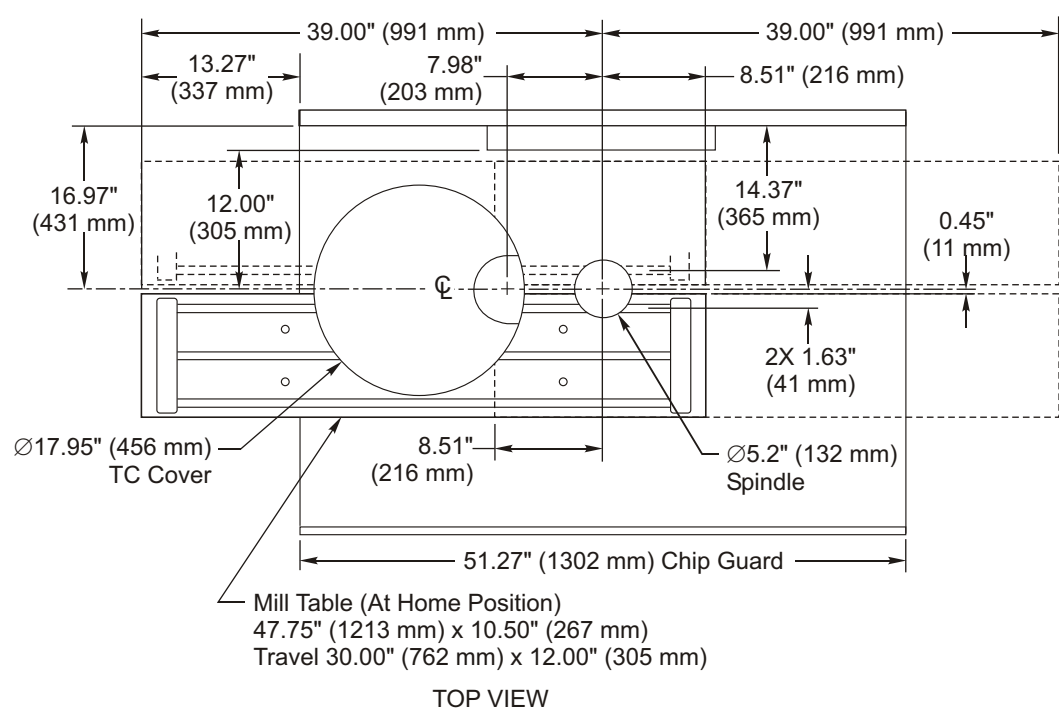

*Haas TM-1 Layout/Floor Dimensions*

	Mix View	
D	36 "	
A	106 "	
B	86 "	
C	68 "	

\* Optional Panel Extensions

TM-1 Table Dimensions

DETAIL A

FRONT VIEW

TM-1 Enclosure Work Space