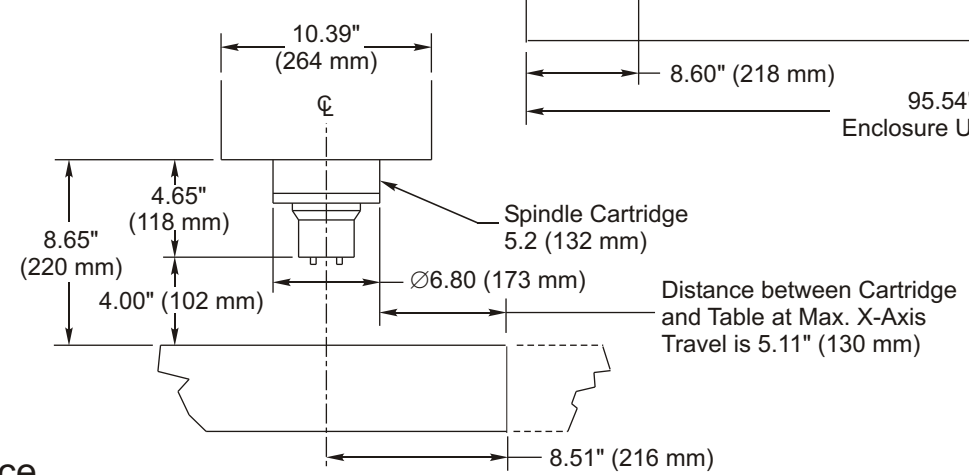

*Haas TM-1 Layout/Floor Dimensions*

	Mix View	
D	36 "	
A	106 "	
B	86 "	
C	68 "	

\* Optional Panel Extensions

TM-1 Table Dimensions

DETAIL A

FRONT VIEW

TM-1 Enclosure Work Space