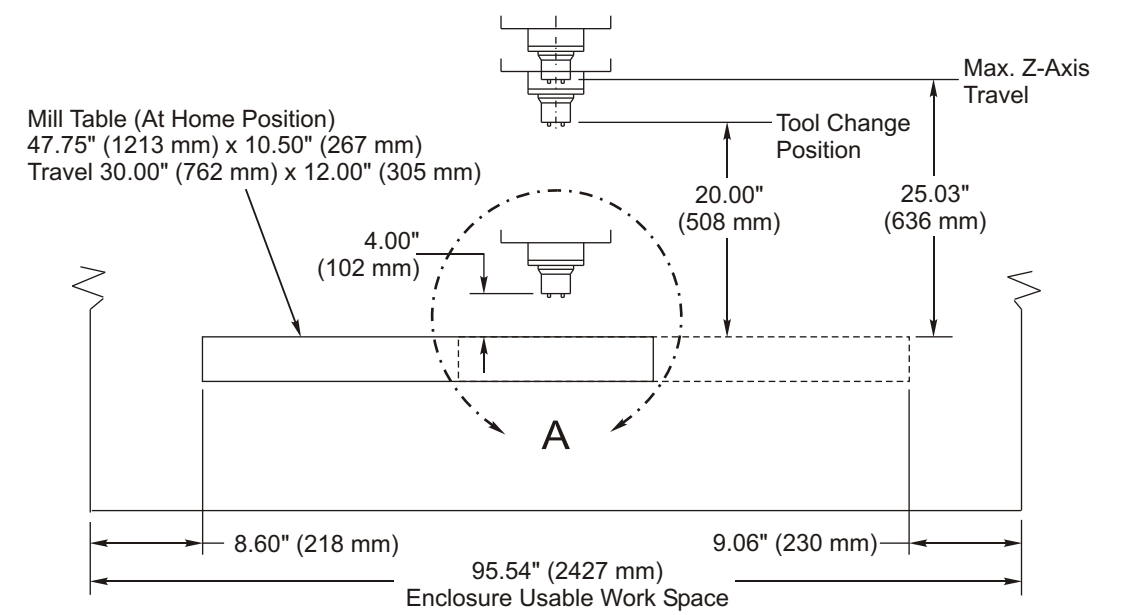

*Haas TM-1 Layout/Floor Dimensions*

	Mix View	
D	36 "	
A	106 "	
B	86 "	
C	68 "	

\* Optional Panel Extensions

TM-1 Table Dimensions

DETAIL A

FRONT VIEW

TM-1 Enclosure Work Space